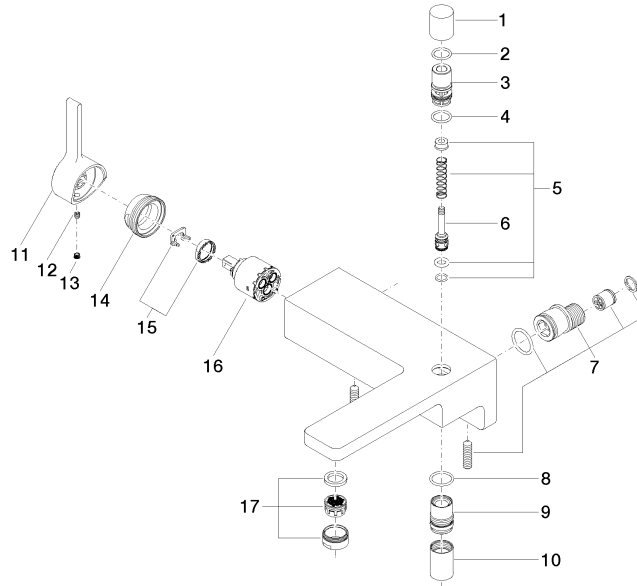

33 200 710

- 190mm projection
- circular normal flow
- automatic bath/shower diverter
- 3/8" shower outlet
- 1/2" connection
- gauge 150 mm - 10 mm
- max. flow 17.8 l/min at 3 bar flow pressure

Intrinsic protection against back flow.

Chrome

33 200 710-00

Brushed Platinum

33 200 710-06

33 200 710

**Flow rate chart**

**Certificates**

LGA\_9961.

Belgaqua\_21-376-  
27\_1.

33 200 710

Parts for other finishes can be found here: [Brushed](#) [Platinum](#)

### Spare parts list

No.	Item Number	Name	Quantity used	Delivery time
1	09 20 71 031-00	handle	1	10
2	90 14 10 033 00 90	seal	1	2
3	09 21 34 080-00	nipple	1	10
4	90 14 10 055 00 90	seal	1	2
5	90 16 02 023 00 90	spring	1	2
6	09 31 09 094 20-00	pull-rod	1	10
7	90 11 04 042 00 90	connection	2	2
8	09 14 10 122 90	seal	1	2
9	09 24 03 129-00	nipple	1	10
10	90 21 02 069 00-00	cover	1	10
11	09 20 71 001-00	handle	1	10
12	90 31 11 030 00 90	pin	1	2
13	90 31 20 109 00 90	plug	1	2
14	09 24 04 141-00	nut	1	10
15	90 28 10 148 00 90	accessories	1	2
16	90 15 05 064 00 90	cartridge	1	2
17	90 23 01 118 00-00	aerator	1	10